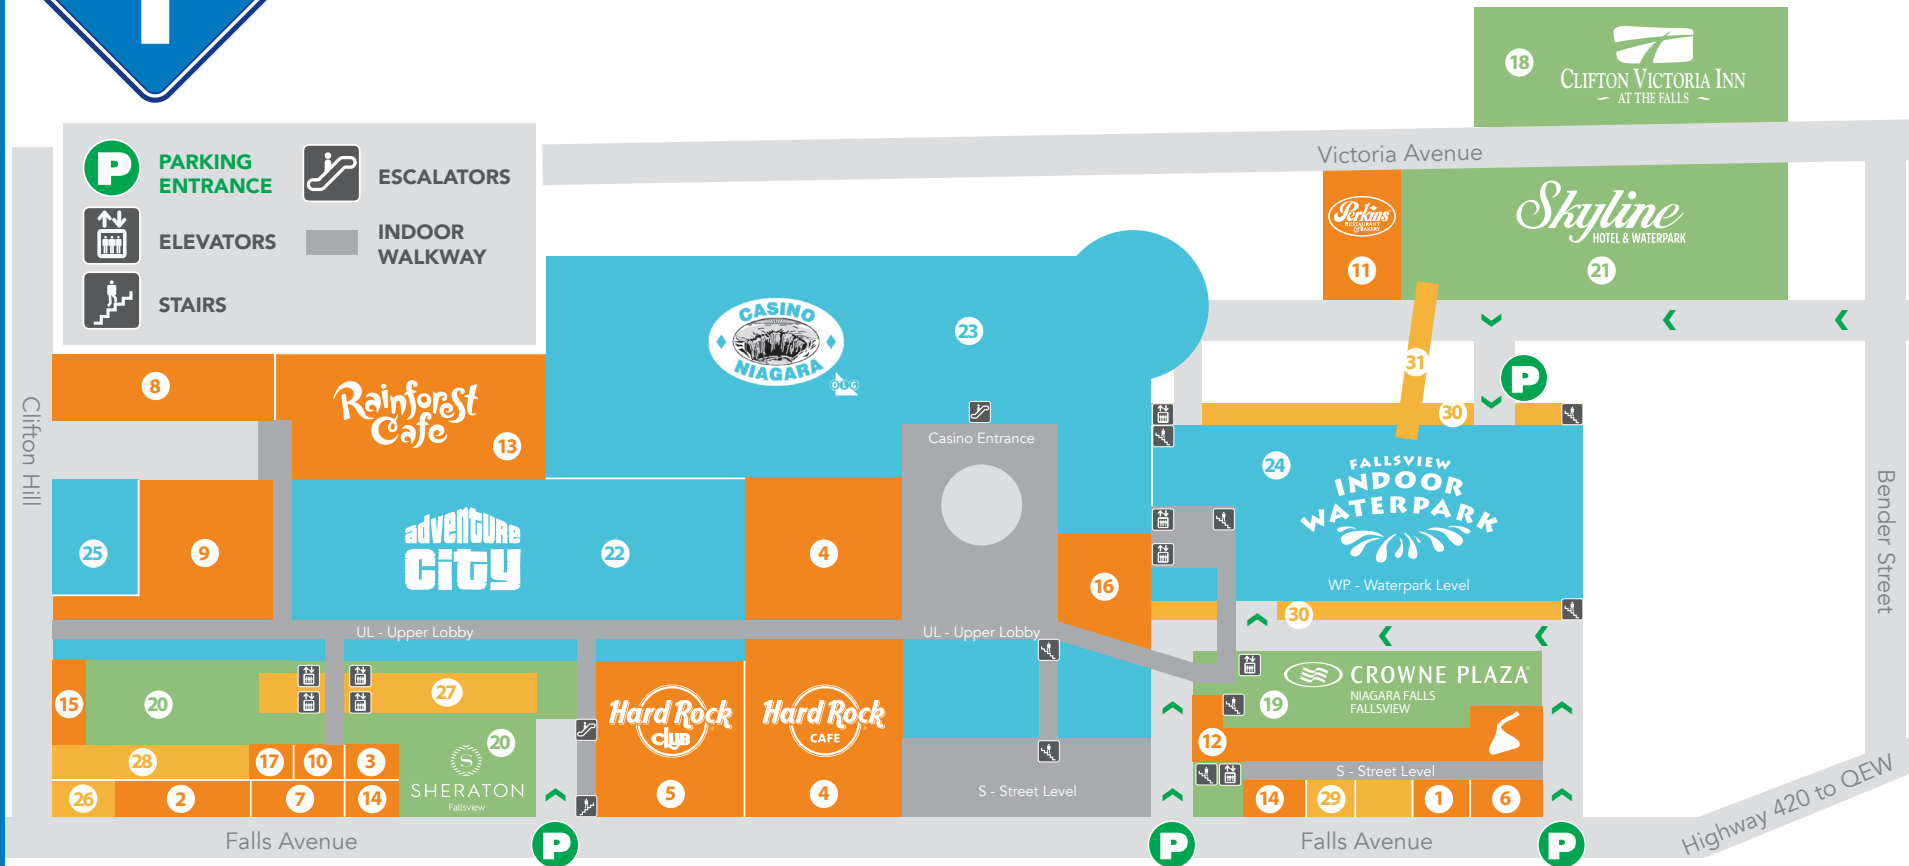

FALLS AVENUE RESORT INFORMATION GUIDE

FALLS AVENUE RESORT MAP LEGEND

FOOD & DRINK

- 1 - Always Refreshing Soda Shop
- 2 - Fallsview Buffet *
- 3 - Freshii *
- 4 - Hard Rock Cafe
- 5 - Hard Rock Club & Patio
- 6 - Hershey's Chocolate World
- 7 - Massimo's Italian Fallsview Restaurant *
- 8 - Niagara Brewing Company
- 9 - Niagara Distillery & BBQ
- 10 - Niagara Vines Winebar
- 11 - Perkins Restaurant & Bakery
- 12 - Prime Steakhouse †
- 13 - Rainforest Cafe
- 14 - Starbucks - Two locations * †
- 15 - Sweet Jesus *
- 16 - Terrace Food Court
- 17 - Wine Rack *

HOTELS

- 18 - Clifton Victoria Inn at the Falls
- 19 - Crowne Plaza Fallsview
- 20 - Sheraton Fallsview
- 21 - Skyline Hotel & Waterpark

ATTRACTIONS

- 22 - Adventure City
- 23 - Casino Niagara
- 24 - Fallsview Indoor Waterpark
- 25 - Iwerks 4D Theatre

SPECIALTY

- 26 - Christienne Fallsview Spa *
- 27 - Conference Centre *
- 28 - Great Canadian Gifts *
- 29 - Maple Leaf Souvenirs †
- 30 - Parking Garage
- 31 - Skywalk

* Located inside the Sheraton Fallsview
† Located inside the Crowne Plaza Fallsview