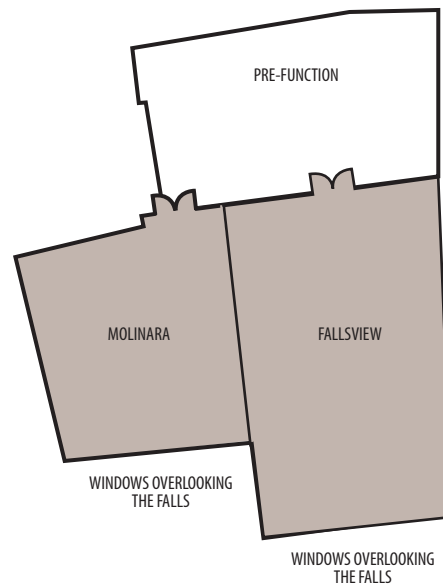

# MEZZANINE LEVEL SOUTH

Room Name	Dimensions	Sq. Ft.	Banquets	Theatre	Reception	Classroom	U-Shape	Hollow Square	Boardroom
Molinara	24' x 19'	456'	40	42	40	30	25	30	20
Fallsview	40' x 22'	880'	60	80	80	48	34	42	30
Molinara/Fallsview	40' x 41	1640'	80	120	130	54	-	-	-